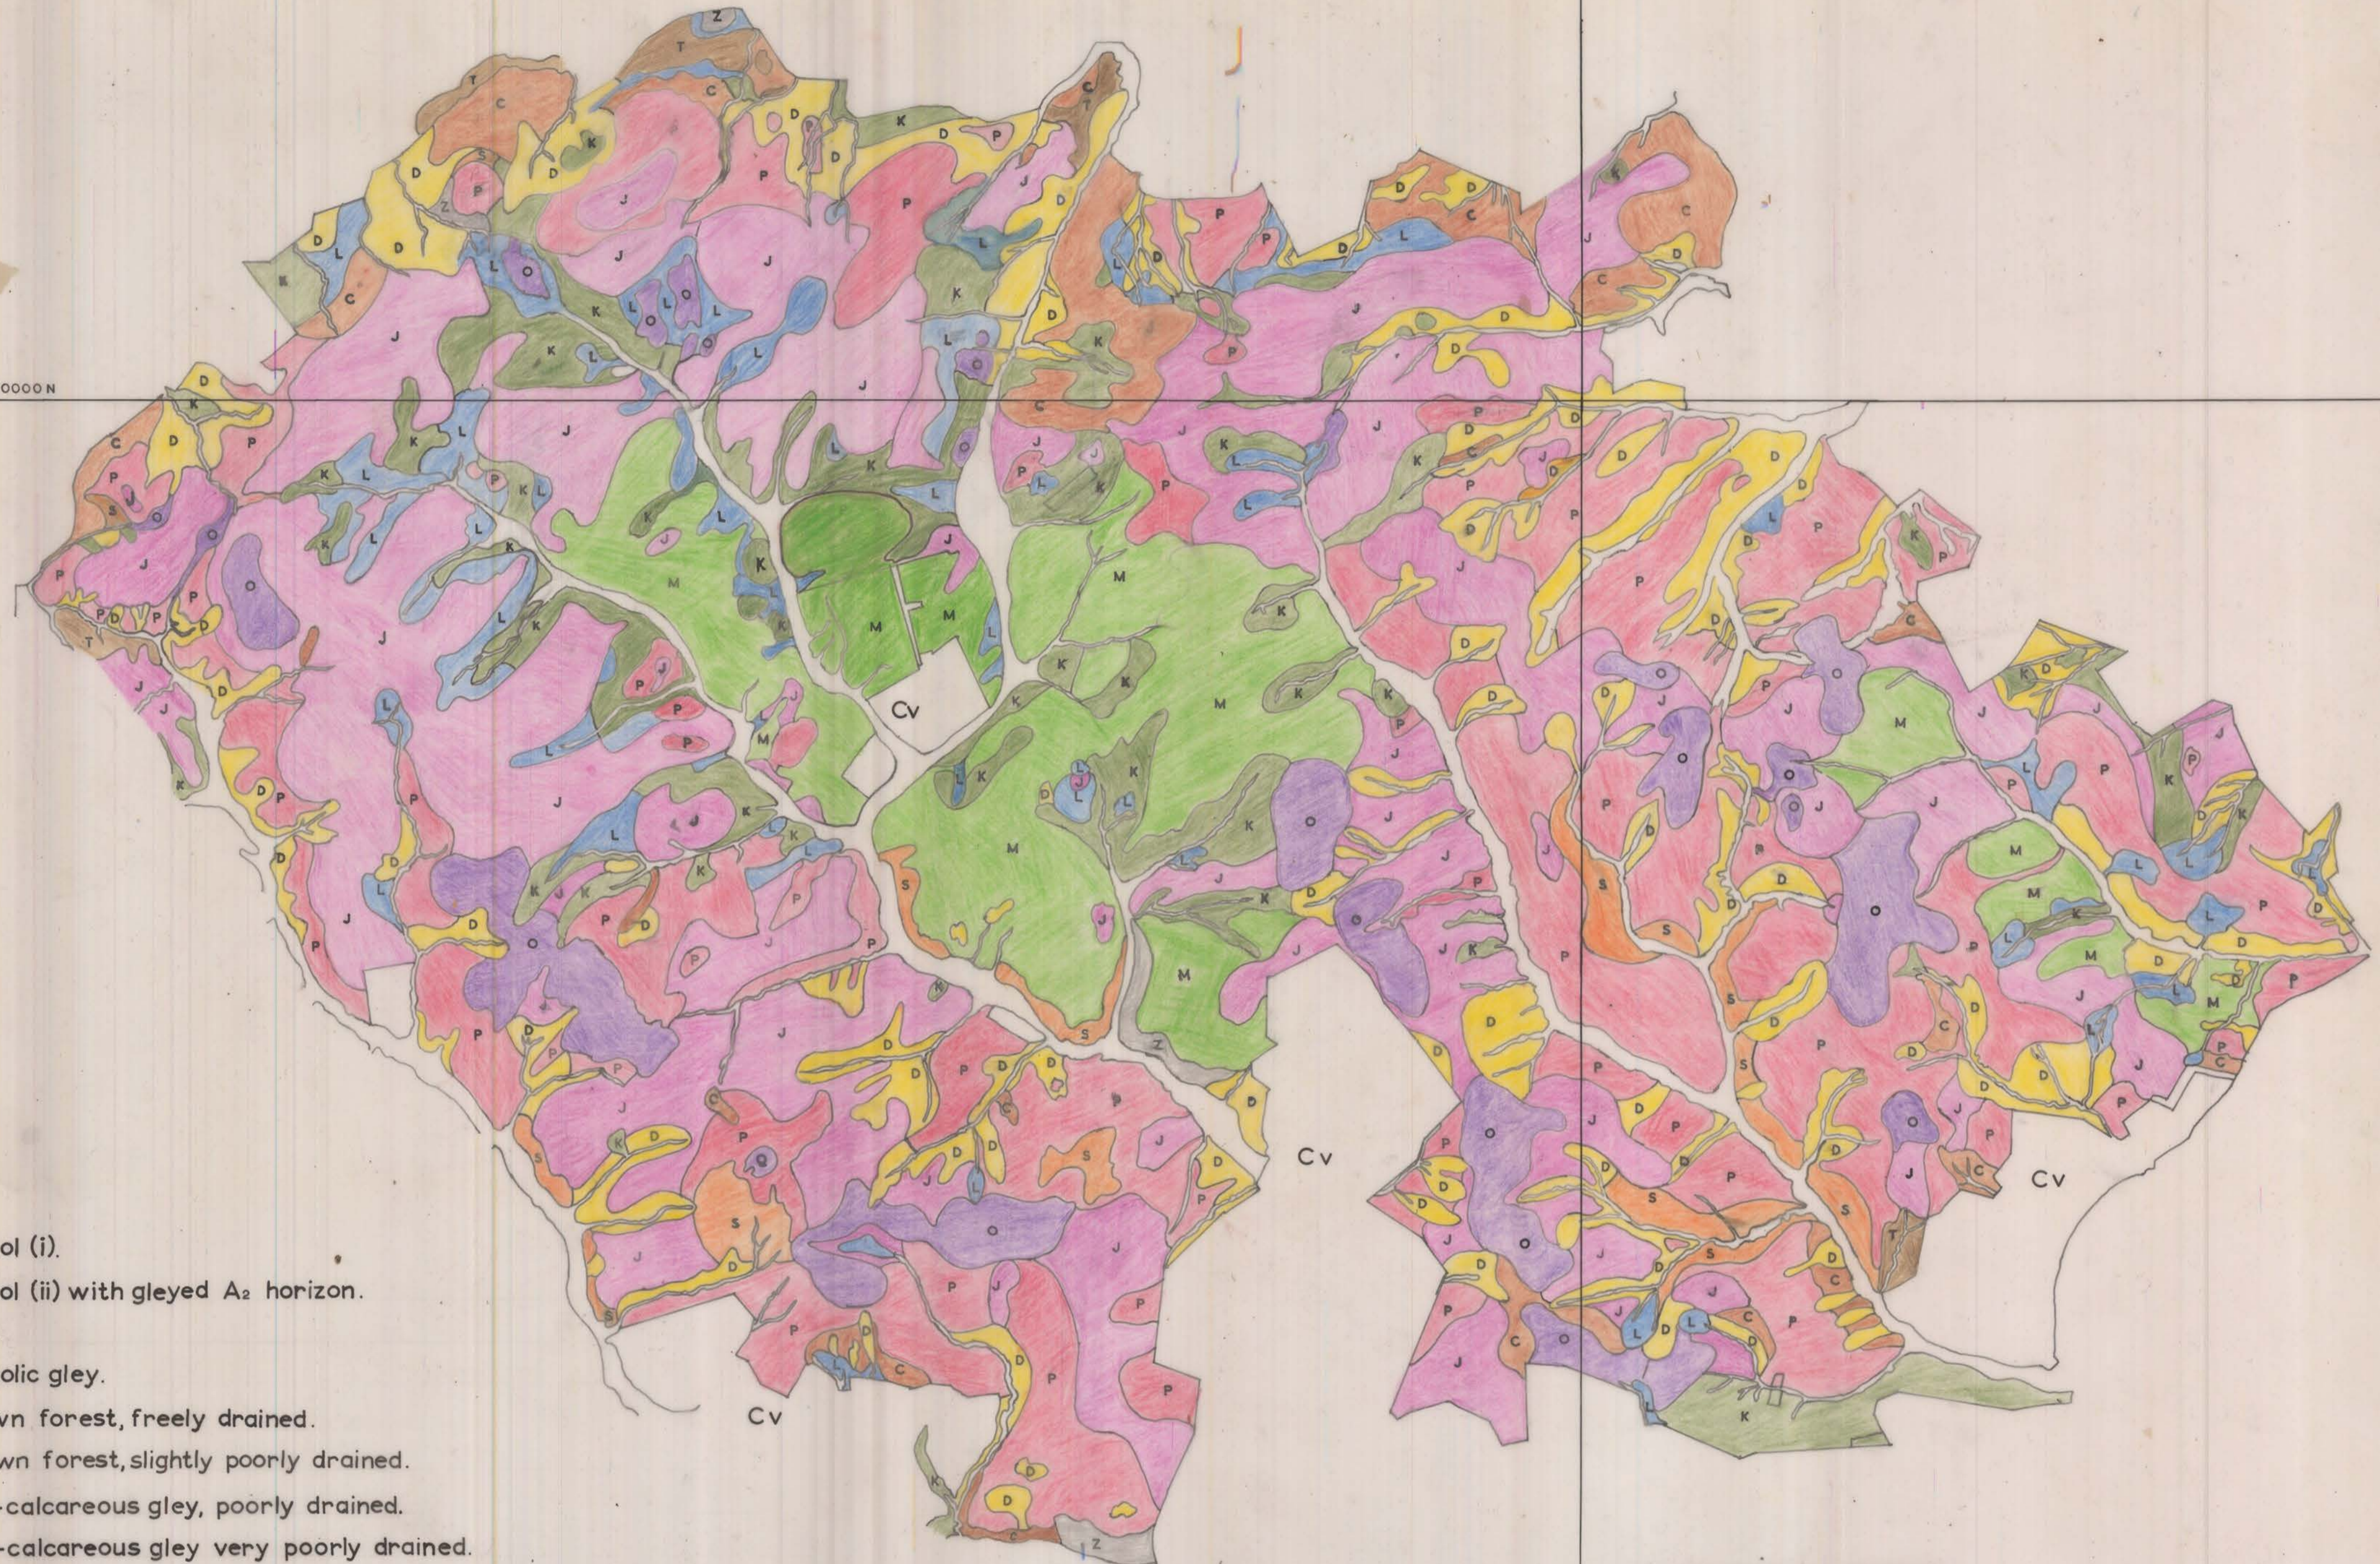

670000N

- P Podzol (i).
- J Podzol (ii) with gleyed A<sub>2</sub> horizon.
- O Peat
- M Podzolic gley.
- C Brown forest, freely drained.
- D Brown forest, slightly poorly drained.
- K Non-calcareous gley, poorly drained.
- L Non-calcareous gley very poorly drained.
- T Scree, colluvial material.
- S Scree, small stones.
- Z Scree, large boulders.
- Cv Cultivated land.

3700000E

Map 2  
 SOILS

670000N

- P Calluna heath.
- J Calluna heath-mixed.
- T Calluna-Nardus stricta.
- U Calluna-Trichophorum caespitosum.
- V Calluna-Vaccinium myrtillus.
- O Calluna-Eriophorum vaginatum
- M Molinia caerulea grassland.
- MN Molinia - Nardus grassland.
- N Nardus stricta grassland.
- S Scree.
- C Agrostis - Festuca grassland.
- D Bracken.
- K Juncus articulatus - Nardus grassland.
- L Juncus communis.
- Wo Alder - Oak woods.
- Wb Birch - Rowan woods.
- Wc Plantation of conifers.
- g Gorse bushes, Ulex europaeus.
- j Juniper bushes, Juniperus communis.
- Mixed bottomland.
- Cv Cultivated land.

370000 mE

**Map 3**  
**VEGETATION**

Scale 2 1/2 inches to 1 mile

670000N

- P Podzol (i).
- J Podzol (ii) with gleyed A<sub>2</sub> horizon.
- O Peat
- M Podzolic gley.
- C Brown forest, freely drained.
- D Brown forest, slightly poorly drained.
- K Non-calcareous gley, poorly drained.
- L Non-calcareous gley very poorly drained.
- T Scree, colluvial material.
- S Scree, small stones.
- Z Scree, large boulders.
- Mixed bottomland.
- Cv Cultivated land.

**Map 3**  
**VEGETATION**

Scale 2 1/2 inches to 1 mile