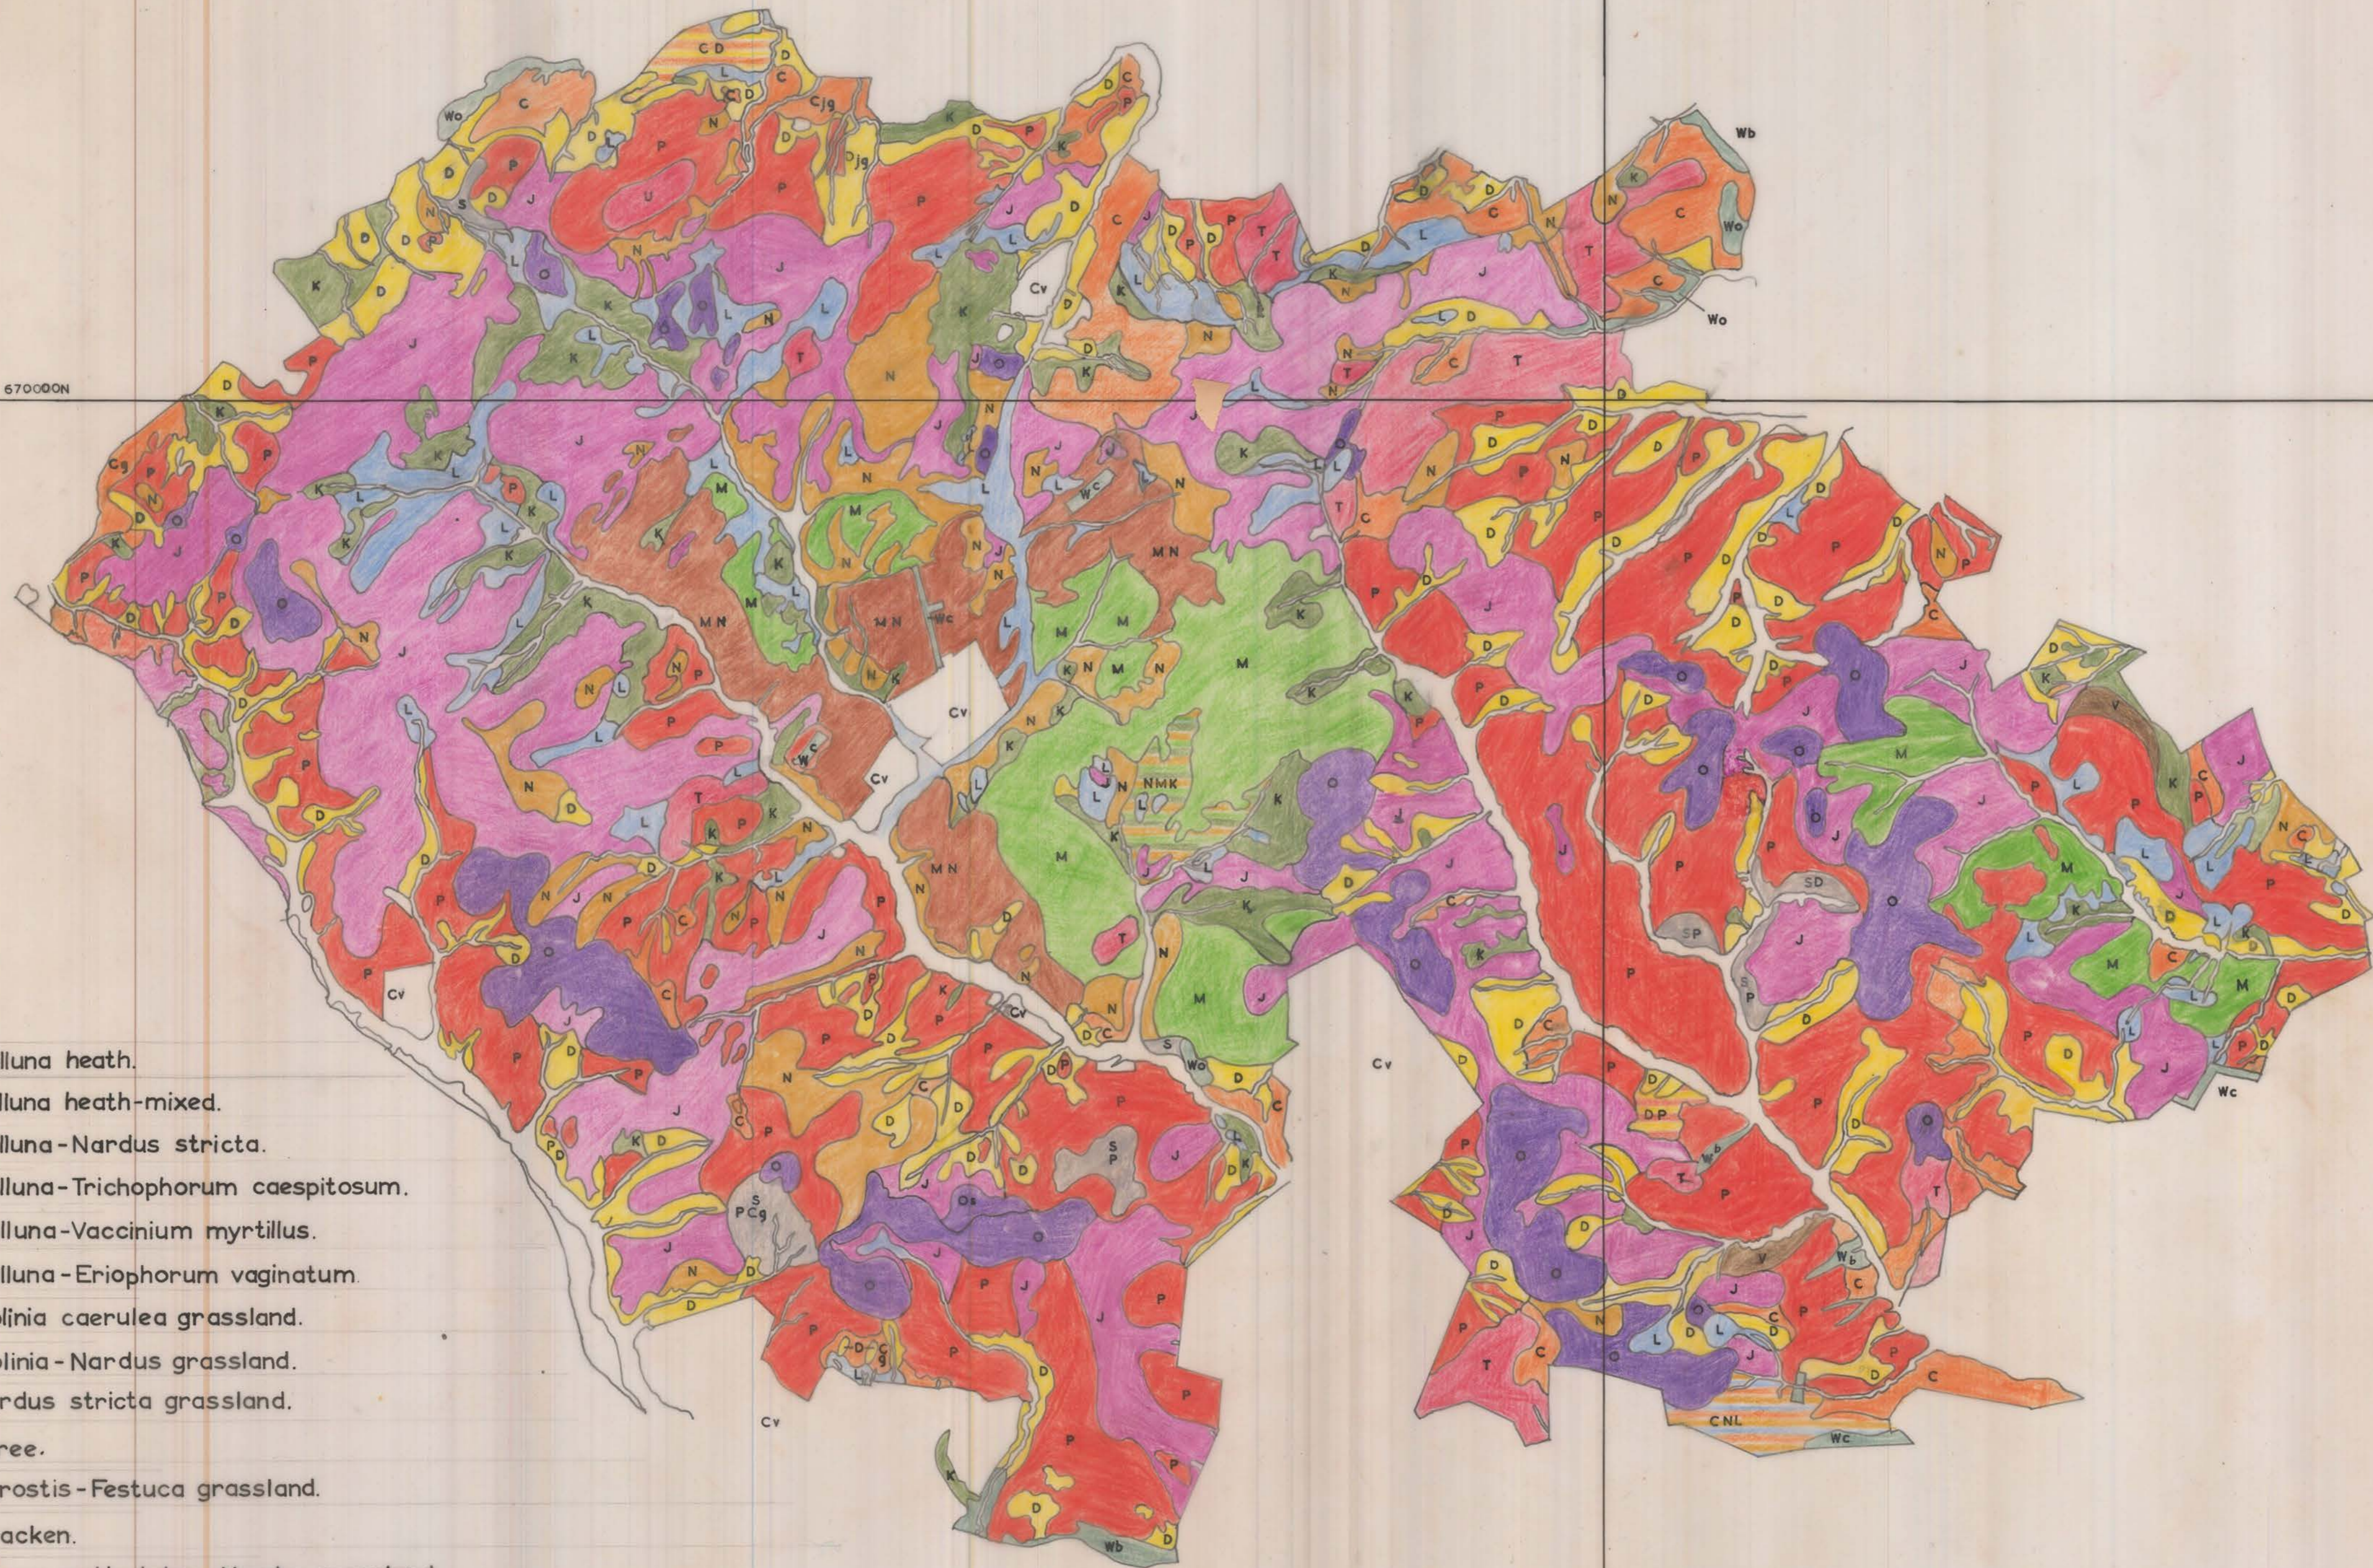

670000N

- P Podzol (i).
- J Podzol (ii) with gleyed A<sub>2</sub> horizon.
- O Peat
- M Podzolic gley.
- C Brown forest, freely drained.
- D Brown forest, slightly poorly drained.
- K Non-calcareous gley, poorly drained.
- L Non-calcareous gley very poorly drained.
- T Scree, colluvial material.
- S Scree, small stones.
- Z Scree, large boulders.
- Cv Cultivated land.

3700000E

Map 2  
 SOILS

670000N

- P Calluna heath.
- J Calluna heath-mixed.
- T Calluna-Nardus stricta.
- U Calluna-Trichophorum caespitosum.
- V Calluna-Vaccinium myrtillus.
- O Calluna-Eriophorum vaginatum
- M Molinia caerulea grassland.
- MN Molinia - Nardus grassland.
- N Nardus stricta grassland.
- S Scree.
- C Agrostis - Festuca grassland.
- D Bracken.
- K Juncus articulatus - Nardus grassland.
- L Juncus communis.
- Wo Alder - Oak woods.
- Wb Birch - Rowan woods.
- Wc Plantation of conifers.
- g Gorse bushes, Ulex europaeus.
- j Juniper bushes, Juniperus communis.
- Mixed bottomland.
- Cv Cultivated land.

370000 mE

**Map 3**  
**VEGETATION**

Scale 2 1/2 inches to 1 mile

670000N

- P Podzol (i).
- J Podzol (ii) with gleyed A<sub>2</sub> horizon.
- O Peat
- M Podzolic gley.
- C Brown forest, freely drained.
- D Brown forest, slightly poorly drained.
- K Non-calcareous gley, poorly drained.
- L Non-calcareous gley very poorly drained.
- T Scree, colluvial material.
- S Scree, small stones.
- Z Scree, large boulders.
- Mixed bottomland.
- Cv Cultivated land.

**Map 3**  
**VEGETATION**

Scale 2 1/2 inches to 1 mile